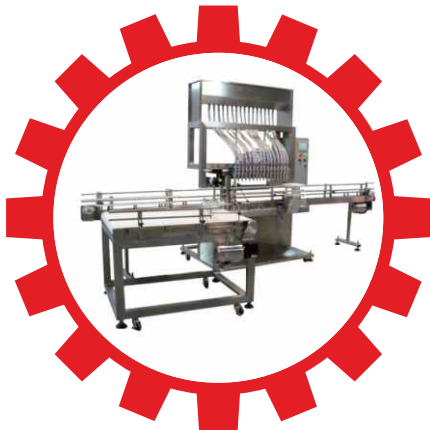

Brands We Deal In

Innovative is the brand in which we deal.

Our Infrastructure & Manufacturing Unit

In our ultra-modern infrastructure, we have an in-house manufacturing unit which helps us in completing the always increasing demands of the customers. In the manufacturing unit, we have installed machines & equipment of latest technologies using which we develop a vast variety of products including Fruit Pulp Making Machine, Multi Head Liquid Filling Machine, Veterinary Bolus Tablet Press Machine, SS Multi Mill Sieves Mesh, Fortified Rice Blending Machines, Lab Chocolate Coating Machine, etc.

SS Tablet Dies And Punches

OHNS HCSC Tablet Dies And Punches

Hand Sanitizer Making Machine

For more queries please visit us at

Our Products

**Pill Press
Machine**

**Liquid Filling
Machine**

**Hand Sanitizer
Filling Machine**