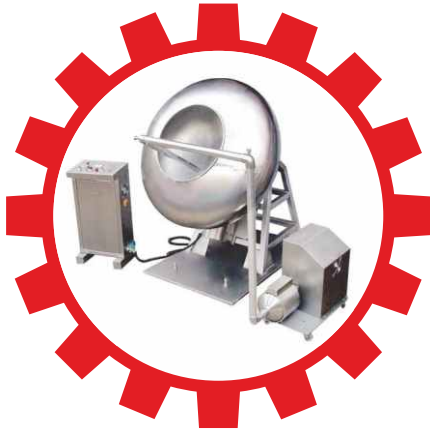

Our Products

Chocolate Coating Machine