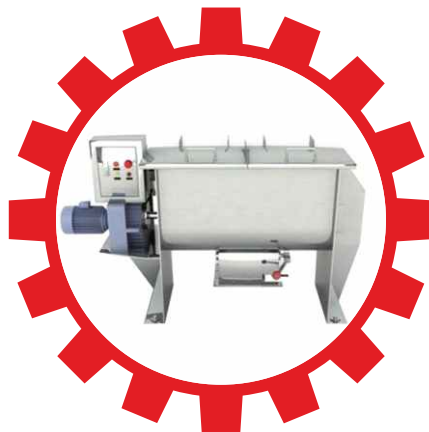

Ribbon Blender