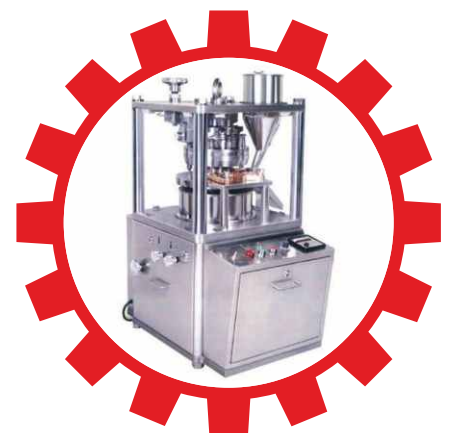

Brands We Deal In

Innovative is the brand in which we deal.

Our Infrastructure & Manufacturing Unit

In our ultra-modern infrastructure, we have an in-house manufacturing unit which helps us in completing the always increasing demands of the customers. In the manufacturing unit, we have installed machines & equipment of latest technologies using which we develop a vast variety of products including Fruit Pulp Making Machine, Multi Head Liquid Filling Machine, Veterinary Bolus Tablet Press Machine, SS Multi Mill Sieves Mesh, Fortified Rice Blending Machines, Lab Chocolate Coating Machine, etc.

Vertical Ribbon Blender

Fortified Rice Blending Machines

Ribbon Mixer Machine

Mini Rotary Tablet Press Machine

For more queries please visit us at

Our Products

Tablet Compression Machine

Veterinary Bolus Tablet Press Machine