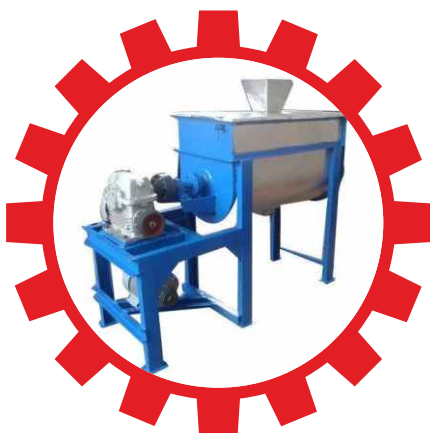

Brands We Deal In

Innovative is the brand in which we deal.

Our Infrastructure & Manufacturing Unit

In our ultra-modern infrastructure, we have an in-house manufacturing unit which helps us in completing the always increasing demands of the customers. In the manufacturing unit, we have installed machines & equipment of latest technologies using which we develop a vast variety of products including Fruit Pulp Making Machine, Multi Head Liquid Filling Machine, Veterinary Bolus Tablet Press Machine, SS Multi Mill Sieves Mesh, Fortified Rice Blending Machines, Lab Chocolate Coating Machine, etc.

Vertical Ribbon Blender

Fortified Rice Blending Machines

Ribbon Mixer Machine

Mini Rotary Tablet Press Machine

For more queries please visit us at

Our Products

Tablet Compression Machine

Veterinary Bolus Tablet Press Machine