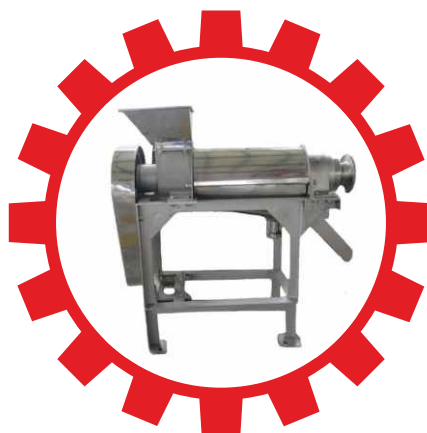

Vertical Ribbon Blender

Fortified Rice Blending Machines

Ribbon Mixer Machine

Mini Rotary Tablet Press Machine

For more queries please visit us at

Our Products

Tablet Compression Machine

Veterinary Bolus Tablet Press Machine

Small Peanut Butter Machine

Peanut Butter Grinding Machine

Tablet Coating Pan Machine

Tablet Coating Machine

Tomato Ketchup Plant

Fruit Pulp Making Machine

Steam Jacketed Kettle

For more queries please visit us at